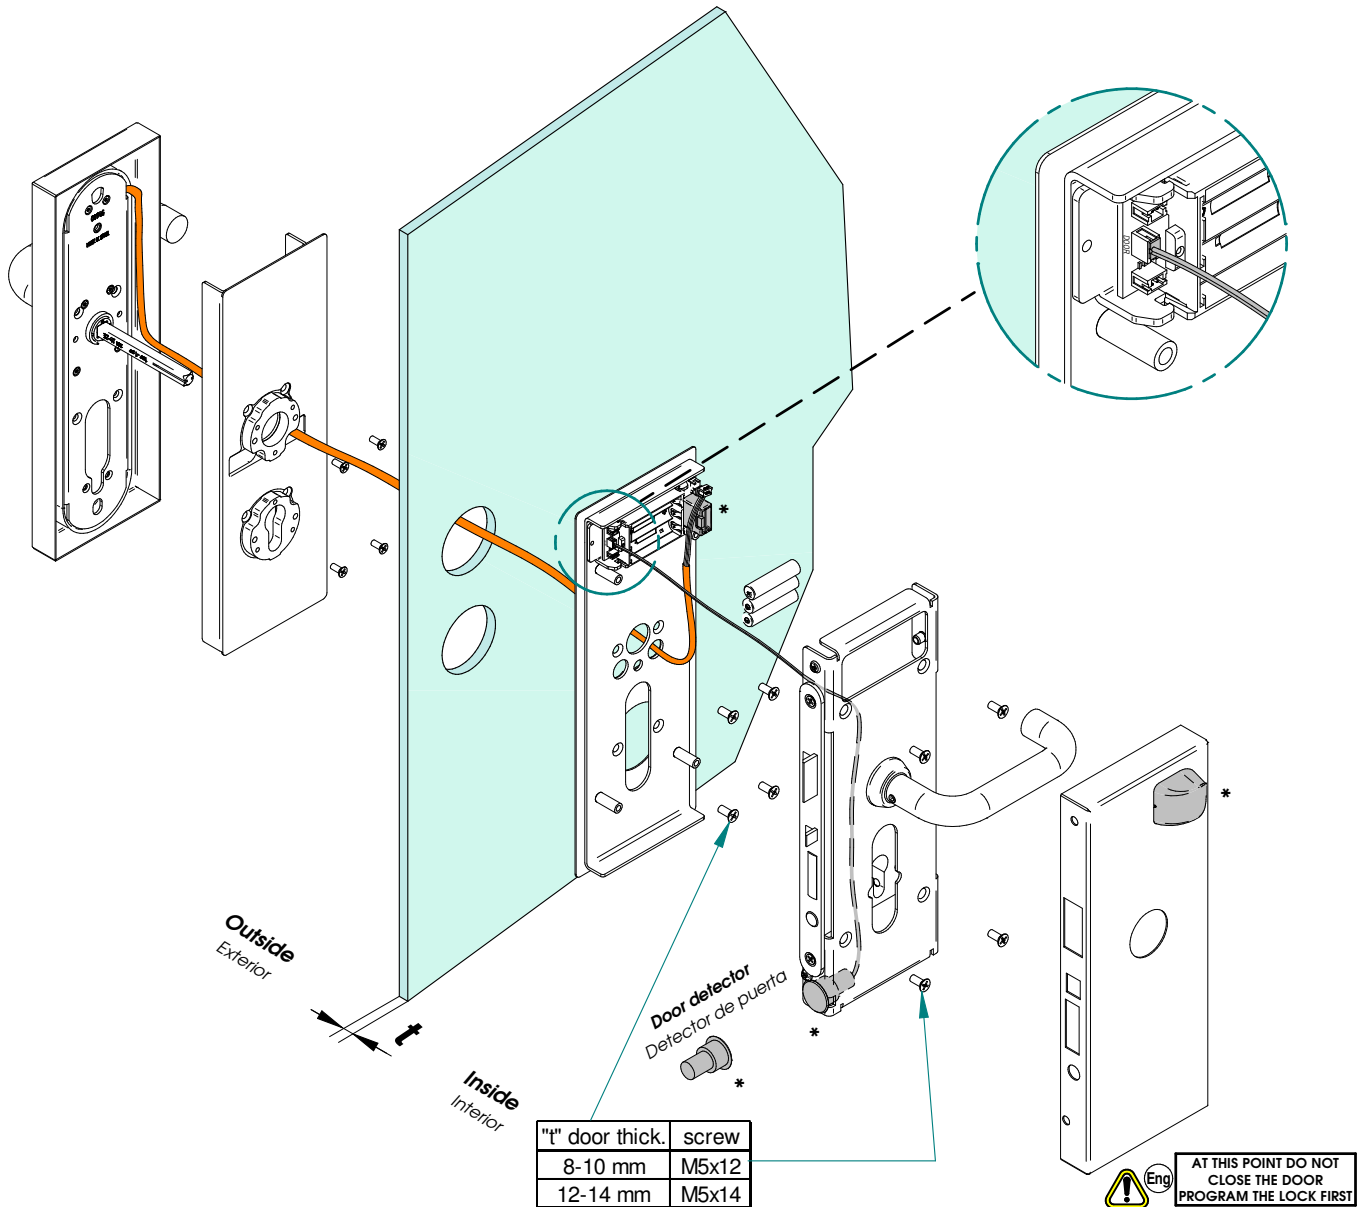

# Installation guide Ei6xxxGD...

**SALTO**  
inspired access

- (Eng) Installation guide
- (E) Guía de instalación
- (D) Montageanleitung
- (F) Guide d'installation
- (I) Guida all'installazione

Ei 650 m GD IM t h h r series  
Ei 654 m GD IM t h h r  
Ei 6P0 m GD IM t h h r

**(Eng)** AT THIS POINT DO NOT CLOSE THE DOOR PROGRAM THE LOCK FIRST  
follow user manual  
**(E)** En este punto no cierre la puerta, programe primero la cerradura  
Consulte el manual del usuario

- (Eng)** \* Only Wireless model
- (E)** \* Sólo modelo wireless
- (D)** \* Nur bei Wireless-Modellen
- (F)** \* Uniquement sur Wireless
- (I)** \* Solo modello wireless

**\* NOTE:**  
This device complies with part 15 of the FCC Rules. Operation is subject to the following two conditions: (1) This device may not cause harmful interference, and (2) this device must accept any interference received, including interference that may cause undesired operation.  
Note: This equipment has been tested and found to comply with the limits for a Class A digital device, pursuant to part 15 of the FCC Rules. These limits are designed to provide reasonable protection against harmful interference when the equipment is operated in a commercial environment. This equipment generates, uses, and can radiate radio frequency energy and, if not installed and used in accordance with the instruction manual, may cause harmful interference to radio communications. Operation of this equipment in a residential area is likely to cause harmful interference in which case the user will be required to correct the interference at his own expense.