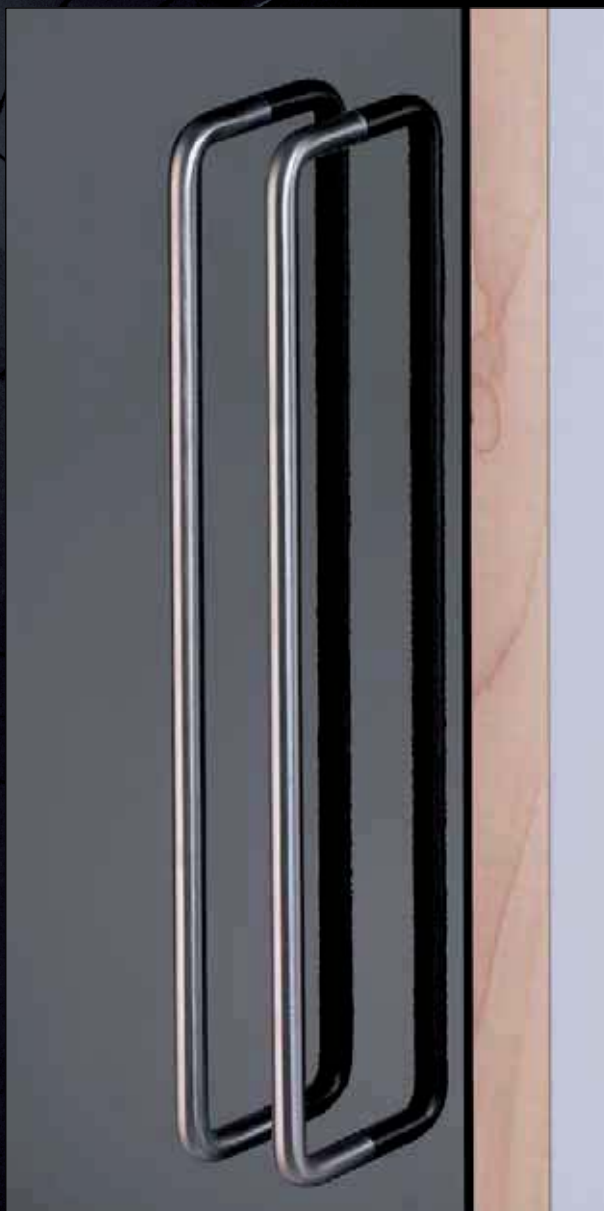

■ Straight Pull	satin
45mm, M8	14.4012.02.049
125mm, M8	14.4012.02.120
125mm, Bush	14.4014.02.129
300mm, M8	14.4012.02.308
300mm, Bush	14.4014.02.307
650mm, M8	14.4012.02.651
650mm, Bush	14.4014.02.650

■ Cranked Pulls	satin
125mm, M8	14.4032.02.127
125mm, Bush	14.4034.02.126
300mm, M8	14.4032.02.305
300mm, Bush	14.4034.02.304
650mm, M8	14.4032.02.658
650mm, Bush	14.4034.02.657