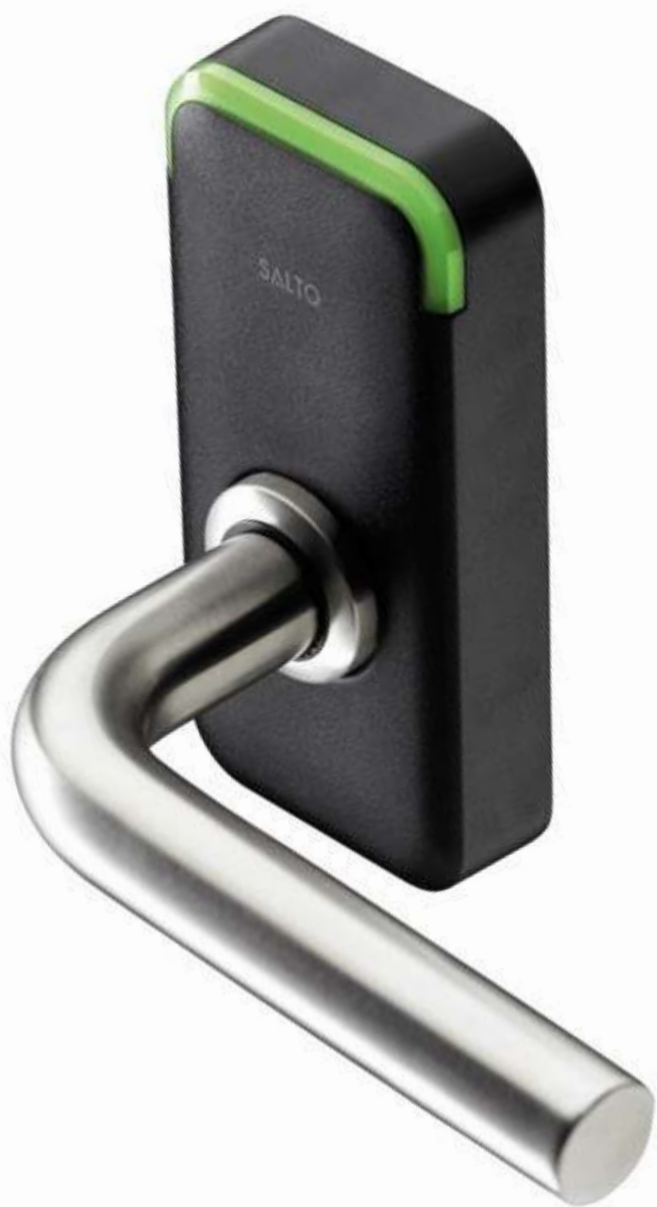

SALTO

XS4 MINI DESIGN

A new generation of products: Jump to tomorrow's access control design standard and ensure that both your building's security and visual appeal are taken to a new level. Welcome to SALTO.

Welcome to a new design concept.

WORLD-CLASS ENGINE:

Stylish design is a SALTO trademark. With the XS4 Mini, we raise the bar on this already high standard thanks to the XS4 Mini's small, discreet size combined with a modern, clean LED aesthetic. The XS4 Mini's smart compactness simplifies installation in virtually any kind of door, complementing any type of atmosphere.

USER-CENTRED DESIGN:

The XS4 Mini has at its foundation countless hours dedicated to studying how users really use access control. For example the new LED was developed to make it easier to see door status. And deeper inside, the antenna was redesigned so that it reads credentials faster than ever and covers the entire area above the handle so that no one has to guess where to present the credential.

TECH TOUGH DESIGN:

The XS4 Mini's sleek plastic reader is available in two colours, and under the cover is the Mini's steel-reinforced frame which provides superior structural integrity. And to make it even easier, the XS4 Mini comes with a wide choice of functional and stylish handles suitable for use on any type of door.