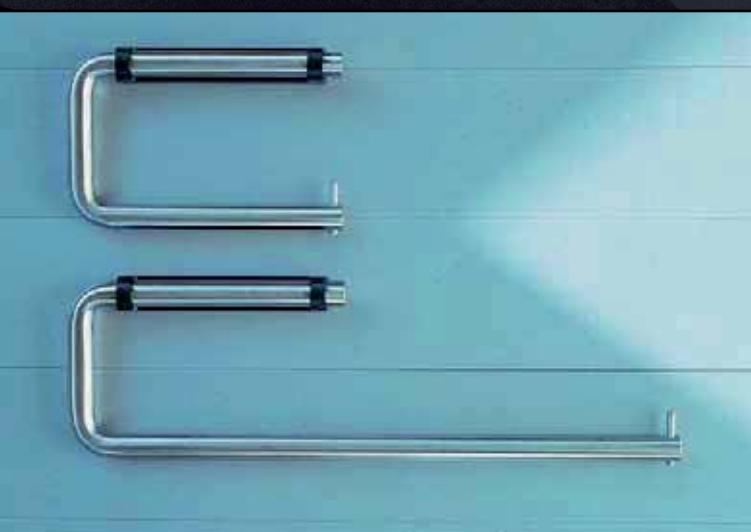

■ Kitchen Roll Holder	satin	polished
275mm, white bracket	14.7057.02.270	16.7057.01.270
320mm, white bracket	14.7057.02.320	16.7057.01.320
275mm, grey bracket	14.7058.02.271	16.7058.01.278
320mm, grey bracket	14.7058.02.328	16.7058.01.324
275mm, SS bracket	14.7059.02.272	16.7059.01.272
320mm, SS bracket	14.7059.02.325	16.7059.01.325