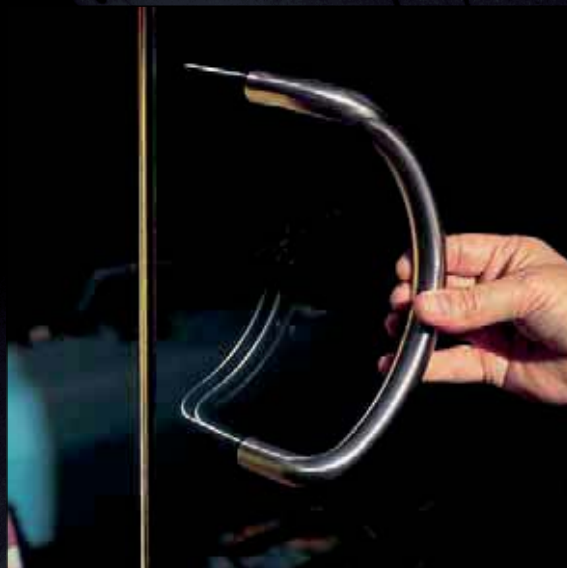

Herrajes

Circular Pull Handle	satin	polished
Ø14x125mm, M8	14.4052.02.124	16.4052.01.121
Ø14x125mm, Bush	14.4054.02.123	16.4054.01.120