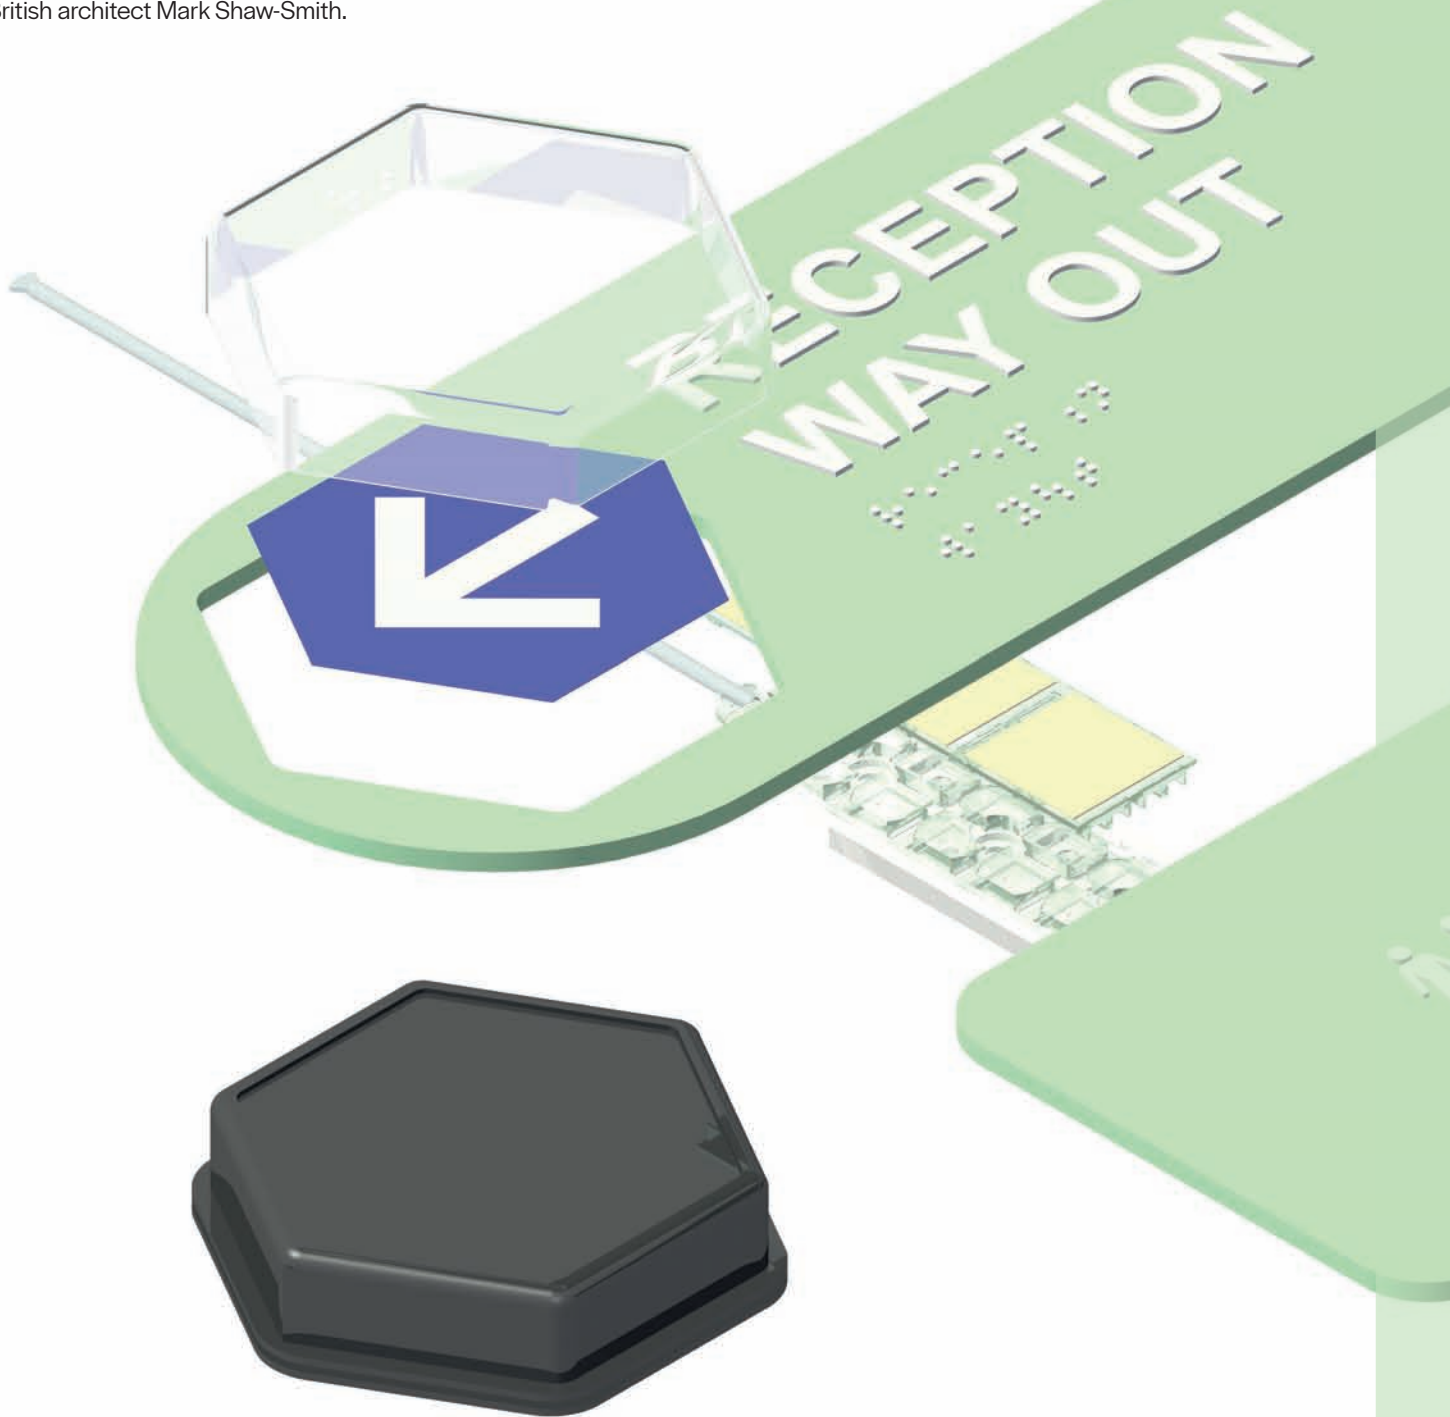

talkyTM

If signs could talk they'd tell you where to go!

Go left for Therapy Suite and Dining Hall

THERAPY SUITE
DINING HALL

80 seconds recording time
up to one year battery life
easy to use
secure from tampering
paper insert for pictogram

Talky Assortment

Panel type
Article no.

Left Hand
tal-lh(height)x(width)

Right Hand
tal-rh(height)x(width)

Insert 'arrow' shown is indicative and changeable
 Panels fixed onto Jigsaw to enable secure access & modularity
 Dimensions show working area height and width
 Drawn 1:10 @ A3

Legible

When partnered with xsign 3D cutting edge print technology, Talky signs can satisfy all disability current legislation whilst extending access with new ease of use.

Interchangeable graphics inserted into the button's lens allow for bespoke and creative design of symbols and pictograms.

Flexible

Talky units can be integrated into more traditional sign types and new signs such as the patent pending Puzzle lockable paper holding sign which offers ultimate flexibility and security but which has the Puzzle mechanism requiring no tools to open.