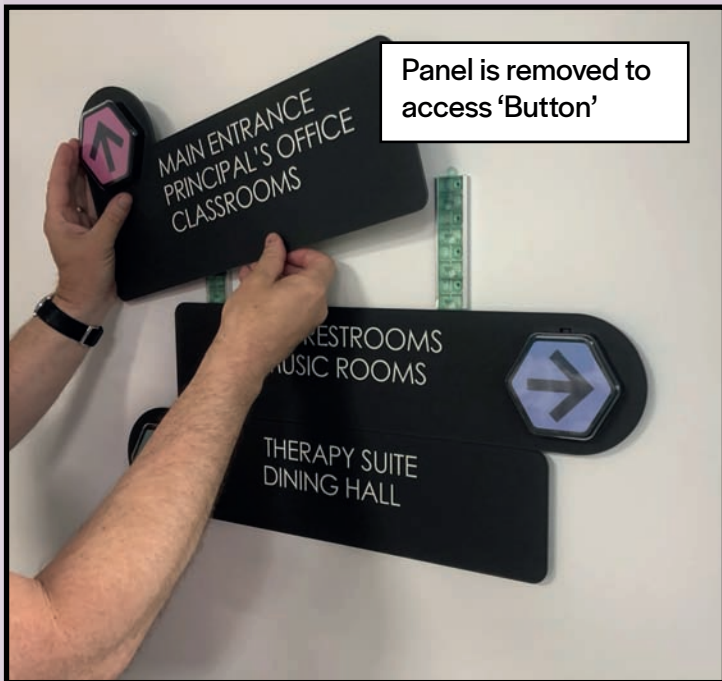

talkyTM

If signs could talk they'd tell you where to go!

Go left for Therapy Suite and Dining Hall

THERAPY SUITE
DINING HALL

80 seconds recording time
up to one year battery life
easy to use
secure from tampering
paper insert for pictogram

Talky Assortment

Panel type
Article no.

Left Hand
tal-lh(height)x(width)

Right Hand
tal-rh(height)x(width)

Insert 'arrow' shown is indicative and changeable
 Panels fixed onto Jigsaw to enable secure access & modularity
 Dimensions show working area height and width
 Drawn 1:10 @ A3

Controls

Accessible from the rear, easy controls and battery replacement.

A rear microphone allows 80 seconds of recording of voice notes or for optimal volume and audio quality files can be transferred to a line in mini jack.

Legible

When partnered with xsign 3D cutting edge print technology, Talky signs can satisfy all disability current legislation whilst extending access with new ease of use.

Interchangeable graphics inserted into the button's lens allow for bespoke and creative design of symbols and pictograms.