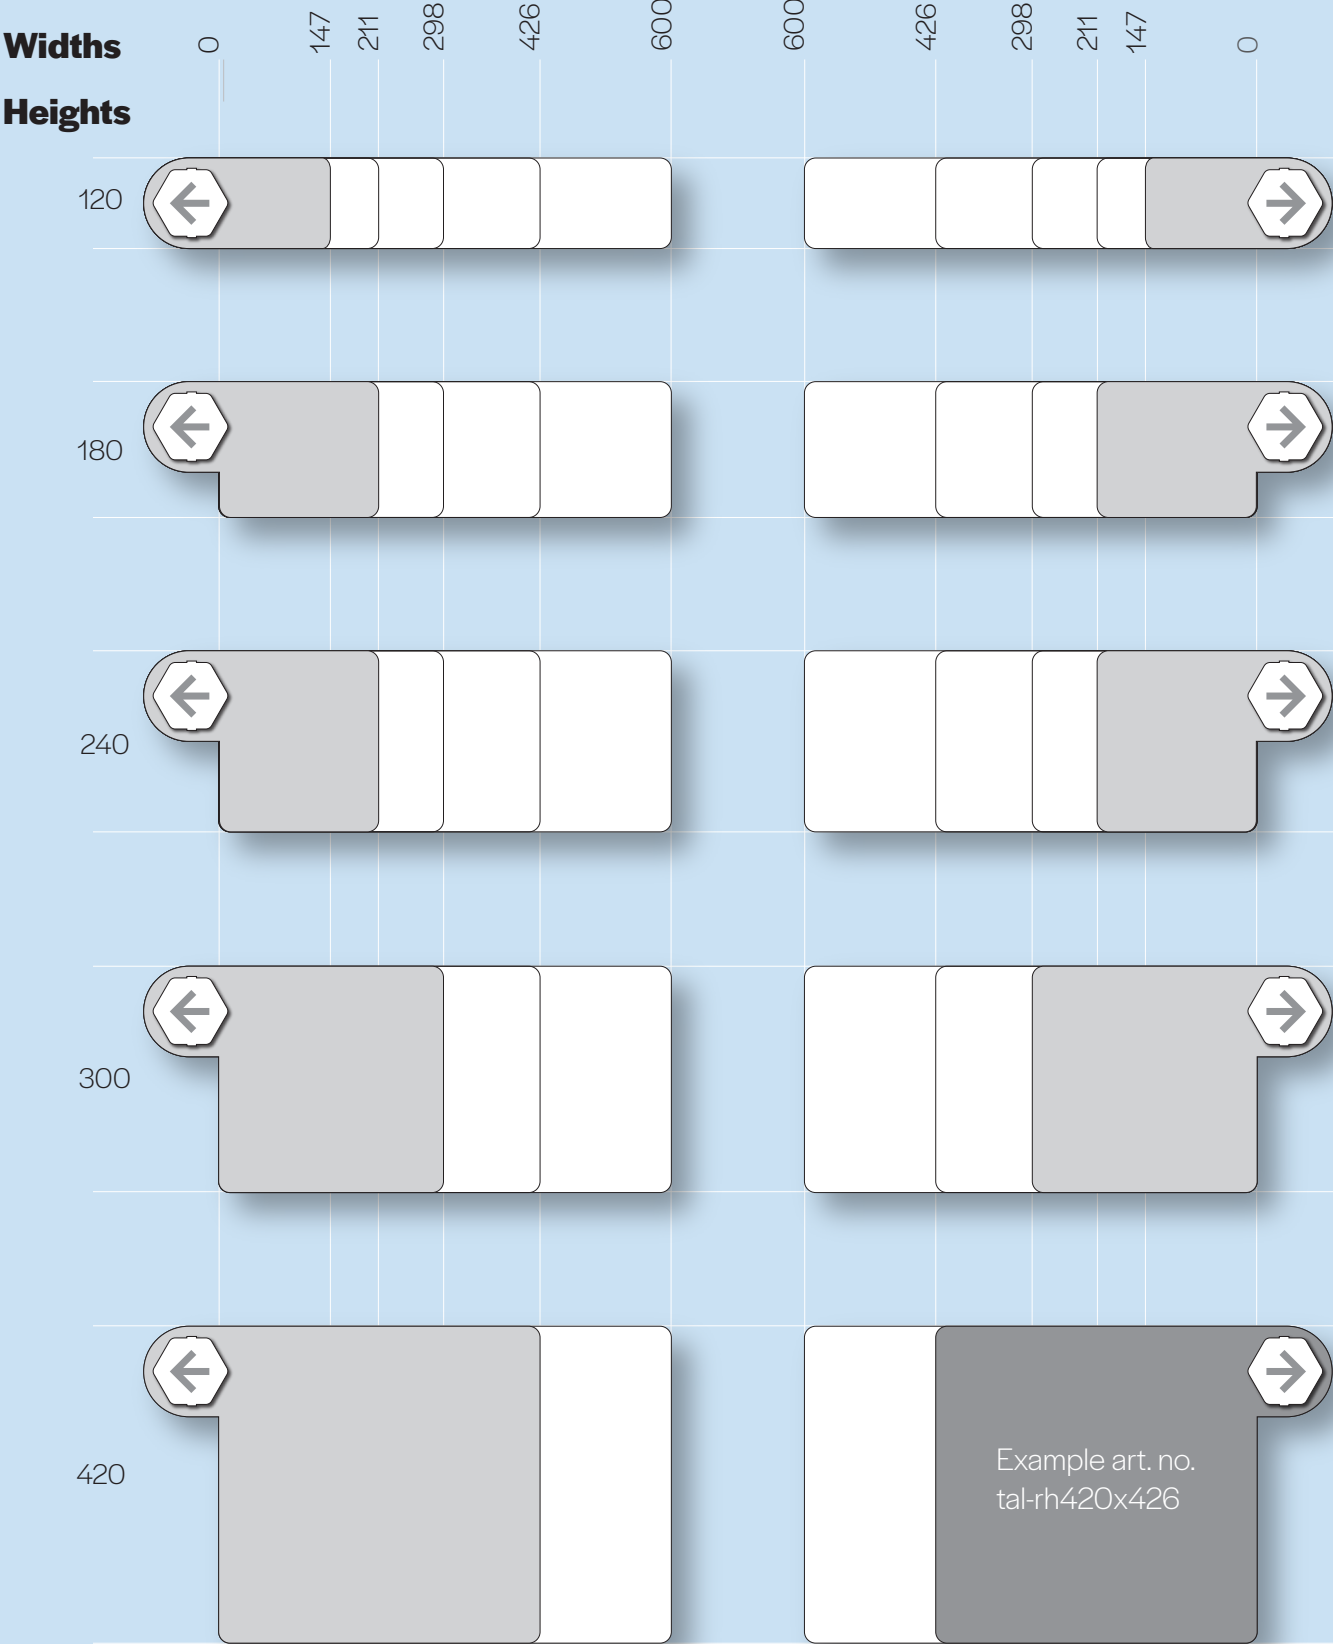

talkyTM

If signs could talk they'd tell you where to go!

Go left for Therapy Suite and Dining Hall

THERAPY SUITE
DINING HALL

80 seconds recording time
up to one year battery life
easy to use
secure from tampering
paper insert for pictogram

Talky Assortment

Panel type
Article no.

Left Hand
tal-lh(height)x(width)

Right Hand
tal-rh(height)x(width)

Insert 'arrow' shown is indicative and changeable
 Panels fixed onto Jigsaw to enable secure access & modularity
 Dimensions show working area height and width
 Drawn 1:10 @ A3