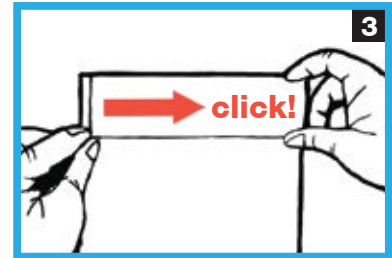

truly lockable insert sign

no tools required

1. 1 Empty paper insert sign
2. 2 No apparent way in
3. 3 Push header panel to the right firmly, until it 'clicks' into place
4. 4 Push header panel upwards with two hands until it 'clicks'
5. 5 Window opens (and is removable for internal cleaning)
6. 6 Perforated paper label inserted & window closed
7. 7 Header panels pushes down until it 'clicks'
8. 8 Header panels pushes left until it 'clicks'
9. 9 Sign is complete and locked again