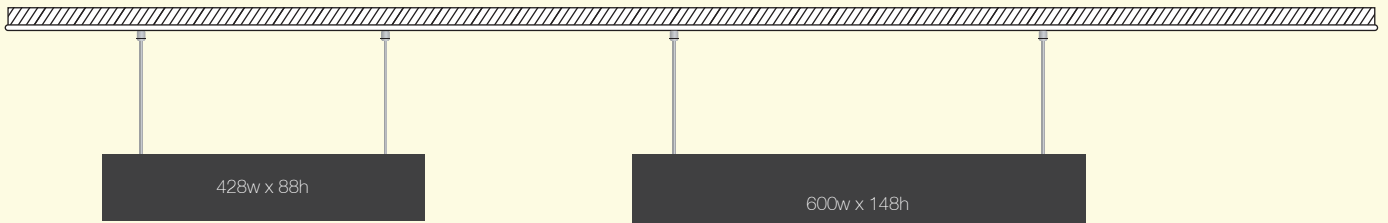

small suspended

medium suspended