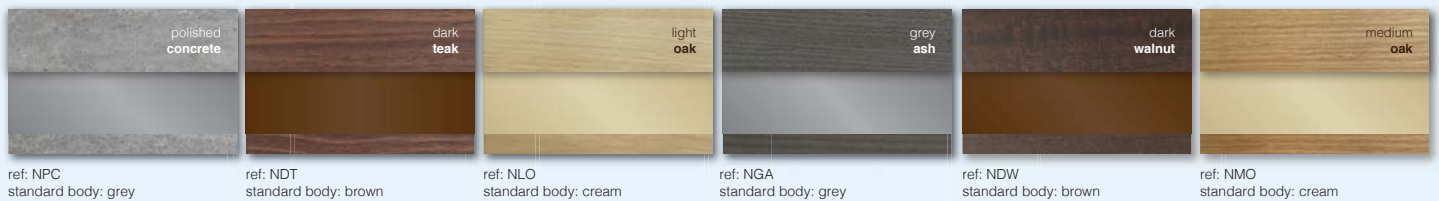

metallic SERIES

metallic foil series shown with standard colour bodies

frosted SERIES

frosted series shown with standard colour bodies

natural SERIES

natural foil series shown with standard colour bodies

pastel SERIES

- violet - ref: PVI
- blue - ref: PBL
- mint - ref: PMI
- lemon - ref: PLE
- orange - ref: POR
- raspberry - ref: PRA
- grape - ref: PGR
- matt black - ref: PBL
- matt white - ref: PWH

truly lockable insert sign