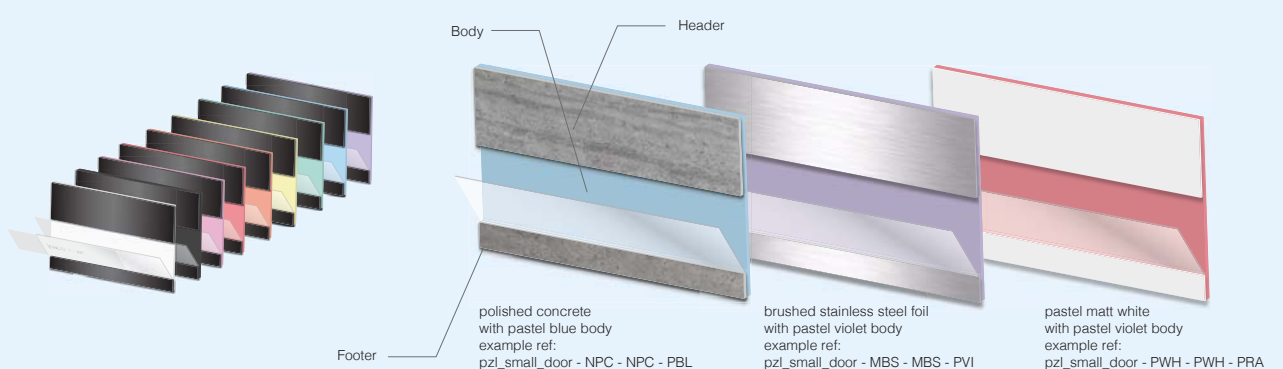

metallic SERIES

metallic foil series shown with standard colour bodies

frosted SERIES

frosted series shown with standard colour bodies

natural SERIES

natural foil series shown with standard colour bodies

pastel SERIES

- violet - ref: PVI
- blue - ref: PBL
- mint - ref: PMI
- lemon - ref: PLE
- orange - ref: POR
- raspberry - ref: PRA
- grape - ref: PGR
- matt black - ref: PBL
- matt white - ref: PWH

truly lockable insert sign