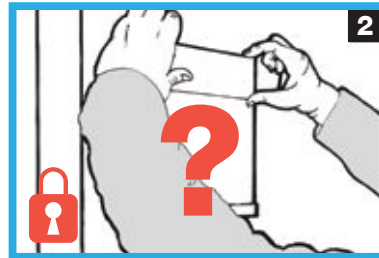

truly lockable insert sign

no tools required

1. 1 Empty paper insert sign
2. 2 No apparent way in
3. 3 Push header panel to the right firmly, until it 'clicks' into place
4. 4 Push header panel upwards with two hands until it 'clicks'
5. 5 Window opens (and is removable for internal cleaning)
6. 6 Perforated paper label inserted & window closed
7. 7 Header panels pushes down until it 'clicks'
8. 8 Header panels pushes left until it 'clicks'
9. 9 Sign is complete and locked again